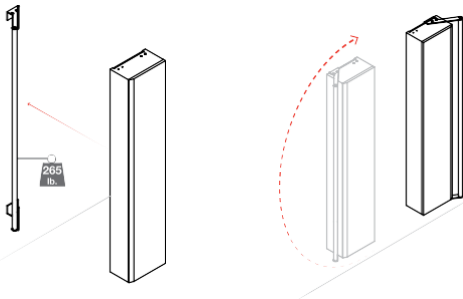

PAGE 180

PAGE 183

Wall-Hung Large Cabinet with Door, 60" Tall

F47APS08xx – Cabinet

F18UWS02xx – Side Mount Grab Bar with Fixing Brackets

B41DCS35 – Fixing Brackets

Cabinet Color / Finish: WD-Pure White, BZ-Mid-Blue, IB-Silk

Side-Mount Grab Bar Color / Finish: N2-Bright, WE-Signal White, G9-Lime, R2-Copper, P5-Purple

Materials: Stainless Steel, Aluminum, Painted Medium Density Fiberboard (MDF)

- Cabinet is 60" tall, 12" wide, 7" deep
- Door opens with an easy push touch
- Great storage option for accessible or small bathrooms
- Cabinet may install with side-mount grab bar to provide added safety
- Side mount grab bar has 265-pound load capacity
- If not using side-mount grab bar, the fixing brackets should be ordered

OPTIONAL

- **F18UWS02**
- Side Mount Grab Bar with
- Fixing Brackets
- 5 color options

- **B41DCS35**
- Fixing Brackets
- Use if not adding the grab bar

F47APS08 Cabinet - G18UWS02 Side mount grab bar

Wall-Hung Small Cabinet with Partial Door, 46" Tall