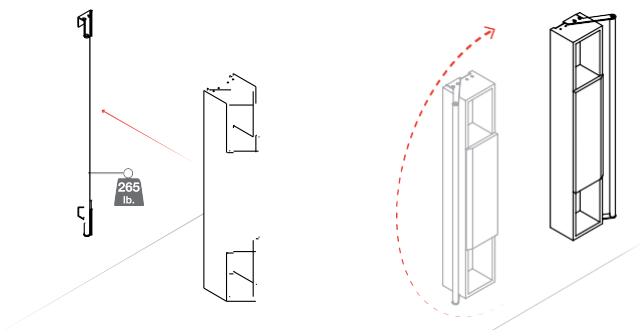

Side-Mount Grab Bar Color / Finish: N2-Bright, WE-Signal White, G9-Lime, R2-Copper, P5-Purple

Materials: Stainless Steel, Aluminum, Painted Medium Density Fiberboard (MDF)

- Cabinet is 60" tall, 12" wide, 7" deep
- Door opens with an easy push touch
- Great storage option for accessible or small bathrooms
- Cabinet may install with side-mount grab bar to provide added safety
- Side mount grab bar has 265-pound load capacity
- If not using side-mount grab bar, the fixing brackets should be ordered

OPTIONAL

- **F18UWS02**
- Side Mount Grab Bar with
- Fixing Brackets
- 5 color options

- **B41DCS35**
- Fixing Brackets
- Use if not adding the grab bar

F47APS08 Cabinet - G18UWS02 Side mount grab bar

Wall-Hung Small Cabinet with Partial Door, 46" Tall

Materials: Stainless Steel, Aluminum, Painted Medium Density Fiberboard (MDF)

- Cabinet is 46" tall, 8" wide, 6 3/4" deep
- Door opens with an easy push touch
- Great for storage of both hidden and visible items
- Excellent option for powder room
- Install cabinet with side-mount grab bar to provide added safety
- Order side mount grab bar separately, F18UWS01
- If not using the side-mount grab bar, the fixing brackets should be ordered
- Side mount grab bar has 265-pound load capacity
- A great way to have safety hidden in plain sight